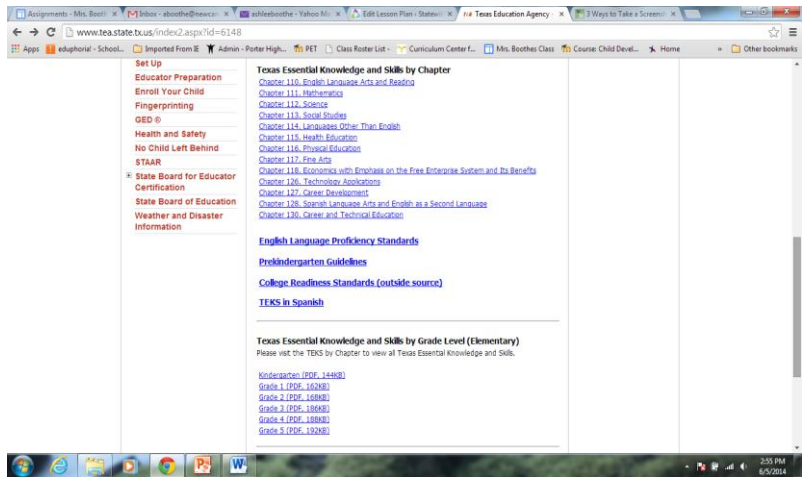

Locating TEKS

- Go to <http://www.tea.state.tx.us/index2.aspx?id=6148>.

- Select the specific subject area or grade level of interest. As you scroll down, you will find more subjects and grade levels.

- Select the course of interest, and view the TEKS for the course.